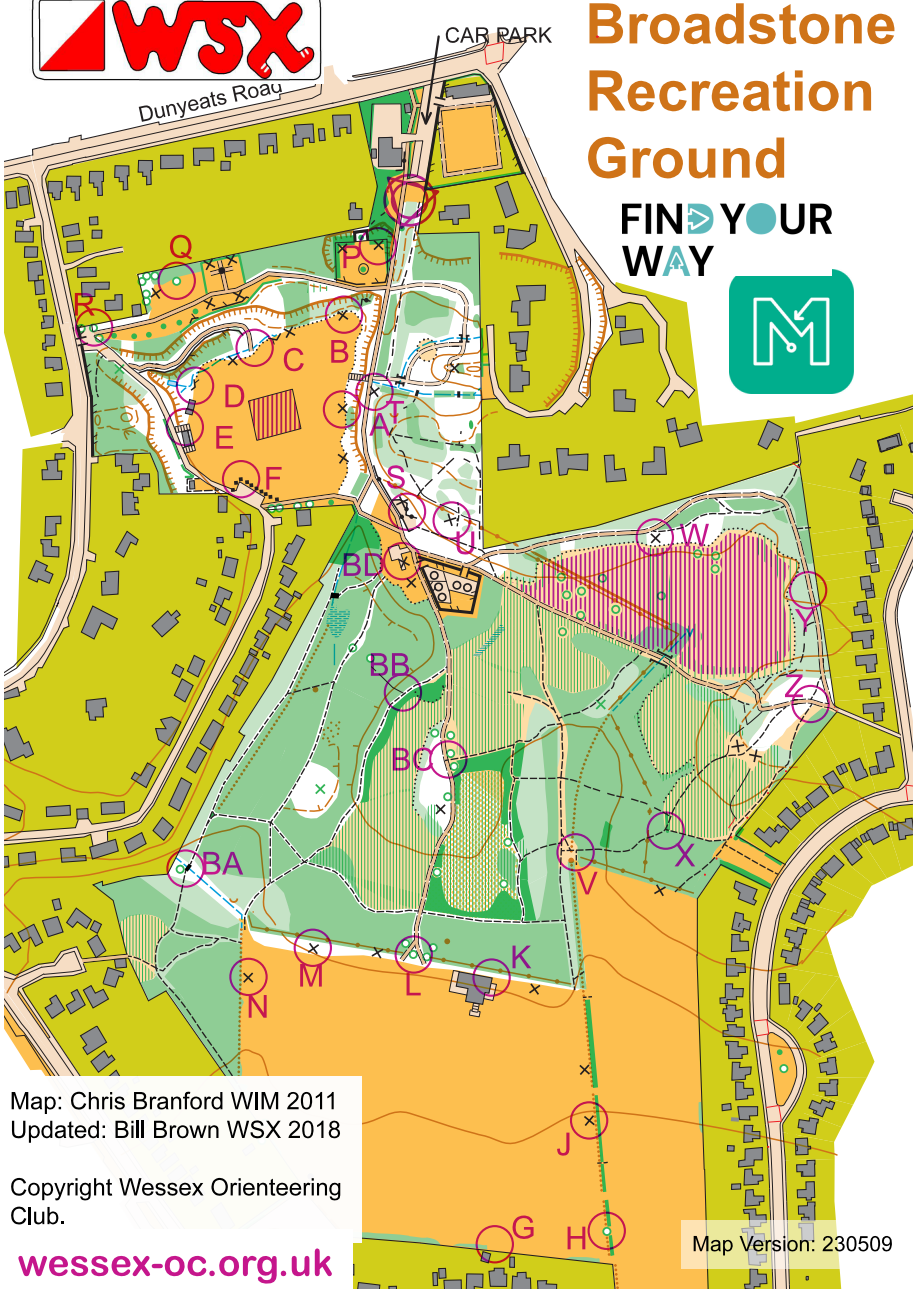

Dunyeats Road

CAR PARK

Broadstone Recreation Ground

FIND YOUR
WAY

Map: Chris Branford WIM 2011
Updated: Bill Brown WSX 2018

Copyright Wessex Orienteering
Club.

wessex-oc.org.uk

Map Version: 230509