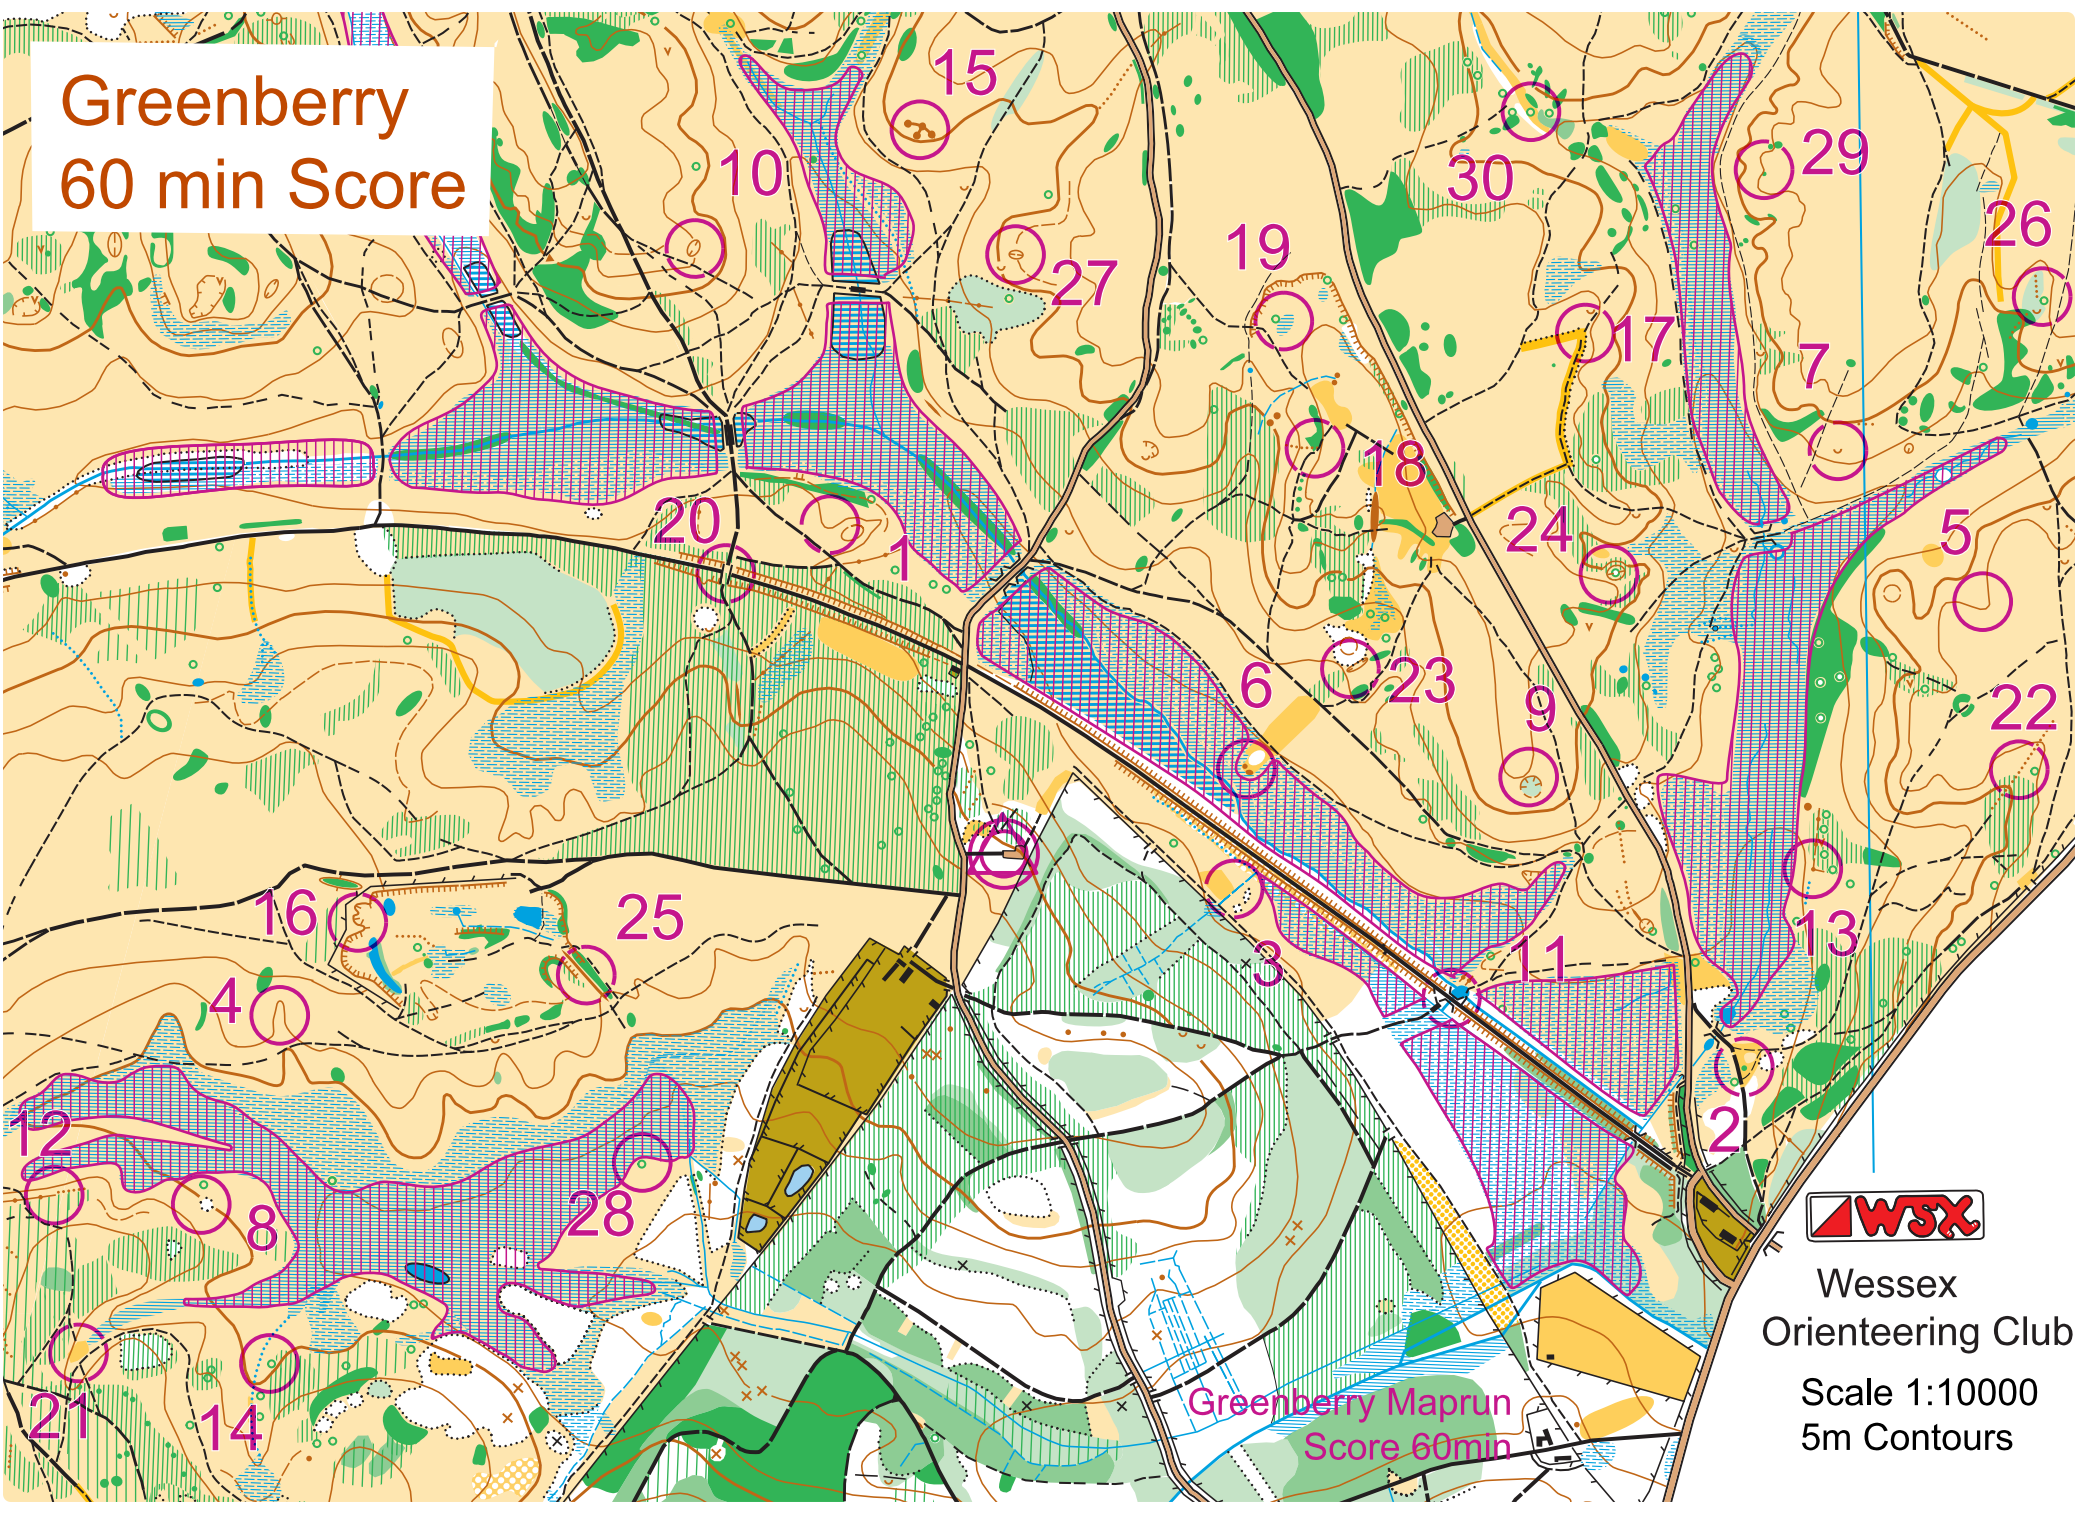

Greenberry 60 min Score

Wessex
Orienteering Club

Scale 1:10000
5m Contours

Greenberry Maprun
Score 60min