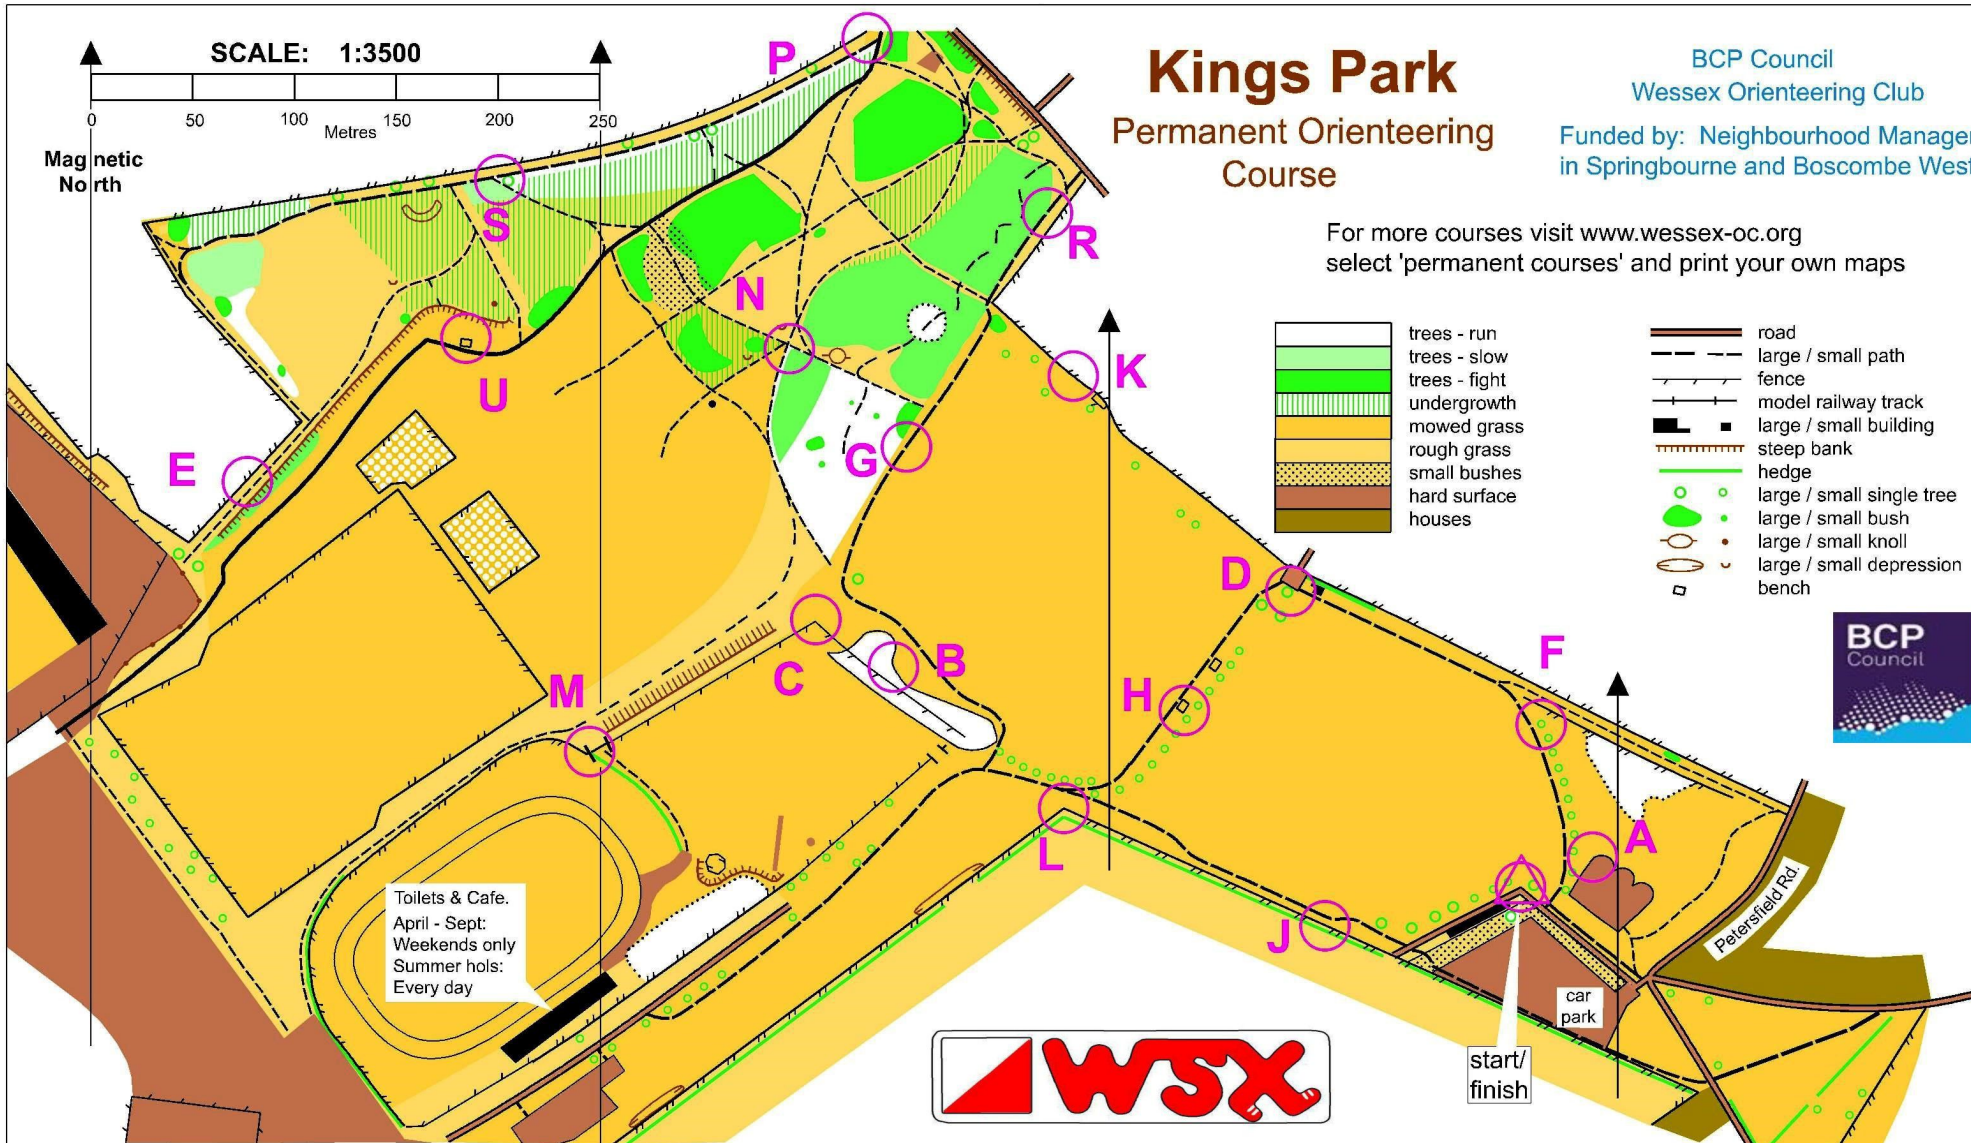

SCALE: 1:3500

Magnetic North

# Kings Park

- trees - run
  - trees - slow
  - trees - fight
  - undergrowth
  - mowed grass
  - rough grass
  - small bushes
  - hard surface
  - houses
- road
  - large / small path
  - fence
  - model railway track
  - large / small building
  - steep bank
  - hedge
  - large / small single tree
  - large / small bush
  - large / small knoll
  - large / small depression
  - bench

Mapping: Bill Brown Wessex O.C. Jan 2008  
Updated August 2017: Ian Sayer 2020  
Map Registration: SW-07-447  
Map Reference of car park: SZ123927  
Copyright © Wessex O.C. 2008  
Map version 20220320 KP POC.